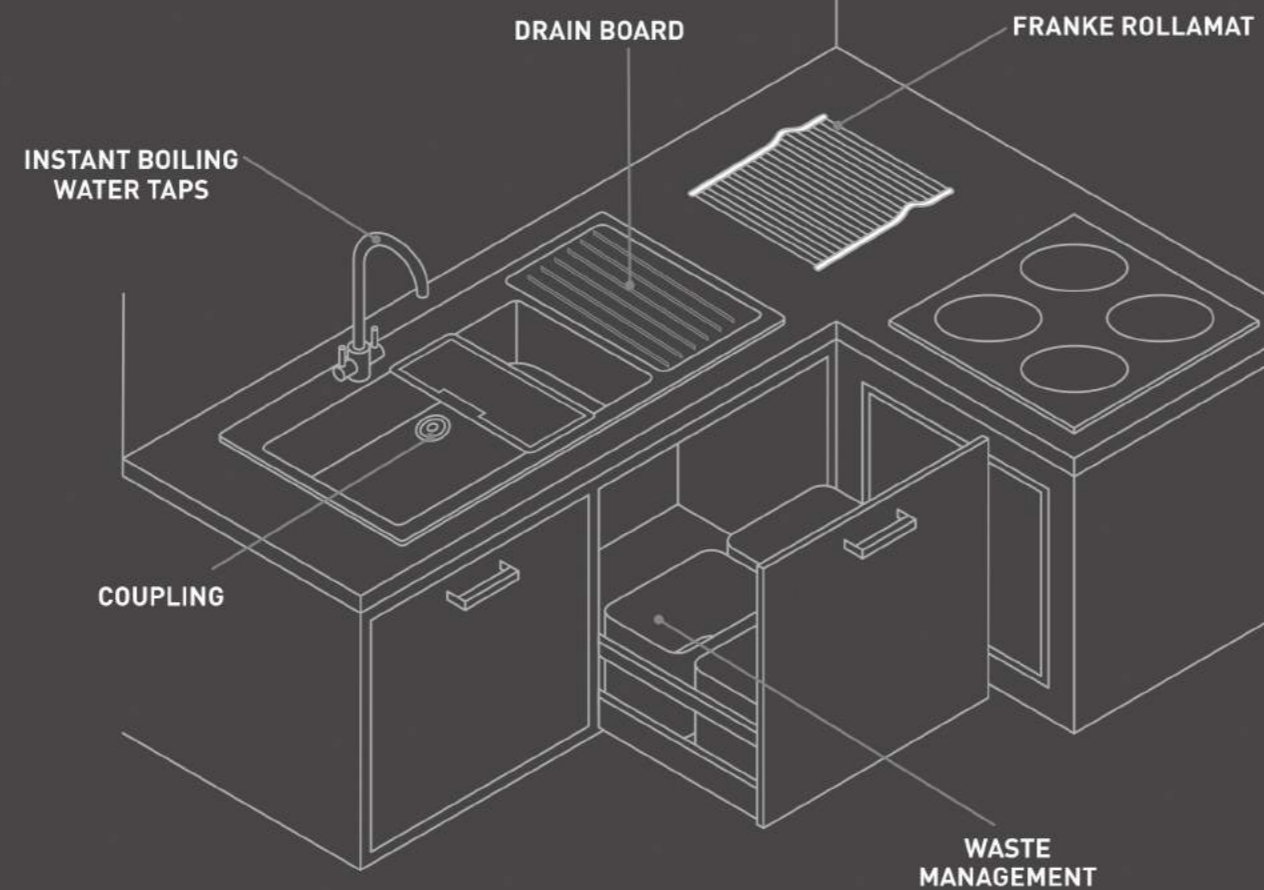

FEATURES OF QUARTZ SINK

SCREATCH RESISTANT

EASY TO CLEAN

STAIN RESISTANT

LONG LASTING QUALITY

HYGIENIC

HEAT RESISTANCE

RANGE OF COLOUR

CERTIFIED QUALITY

HIGH DURABILITY

CONTENTS

01

VOLVO

03

TRINITY

05

VOLCANO

07

GRYPHOS

09

MISKATONIC

11

CATHOLIC

13

EVOLUTION

15

COLORS / SHADES

16

INSTALLATION