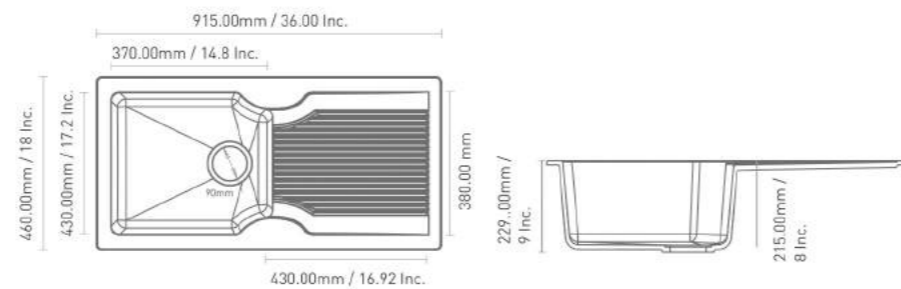

DIMENSION SIZE

INSTALLATION

NEW ARRIVAL

V O L C A N O

QUARTZ KITCHEN SINK

10MM
THICKNESS

SIZE (L x W)	WEIGHT	M.R.P.	
		GRANITE	METALLIC
24x18x8 inch	11.8 kg. (Approx)	6975/-	8675/-

DIMENSION SIZE

INSTALLATION

QUARTZ KITCHEN SINK

▼ **10MM**
▲ THICKNESS

SIZE (L x W)	WEIGHT	M.R.P.	
		GRANITE	METALLIC
24x18x8 inch	13.5 kg. (Approx)	6775/-	8475/-

DIMENSION SIZE

INSTALLATION

G R Y P H O S

QUARTZ KITCHEN SINK

▼ **10MM**
▲ THICKNESS

SIZE (L x W)	WEIGHT	M.R.P.	
		GRANITE	METALLIC
36x18x8 inch	17 kg. (Approx)	12275/-	14775/-

DIMENSION SIZE

INSTALLATION

M I S K A T O N I C

QUARTZ KITCHEN SINK

▼ **10MM**
▲ THICKNESS

SIZE (L x W)	WEIGHT	M.R.P.	
		GRANITE	METALLIC
36x20x8 inch	23 kg. (Approx)	15075/-	18275/-

DIMENSION SIZE

INSTALLATION

CATHOLIC

QUARTZ KITCHEN SINK

▼ 10MM
▲ THICKNESS

SIZE (L x W)	WEIGHT	M.R.P.	
		GRANITE	METALLIC
45x19x9 inch	27.5 kg. (Approx)	16675/-	20975/-

DIMENSION SIZE

INSTALLATION