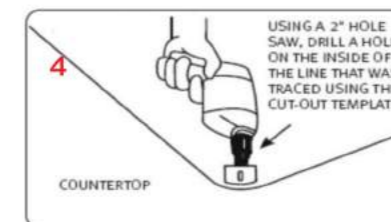

4 Using a 2" hole saw, Drill a pilot hole inside the cutting line.