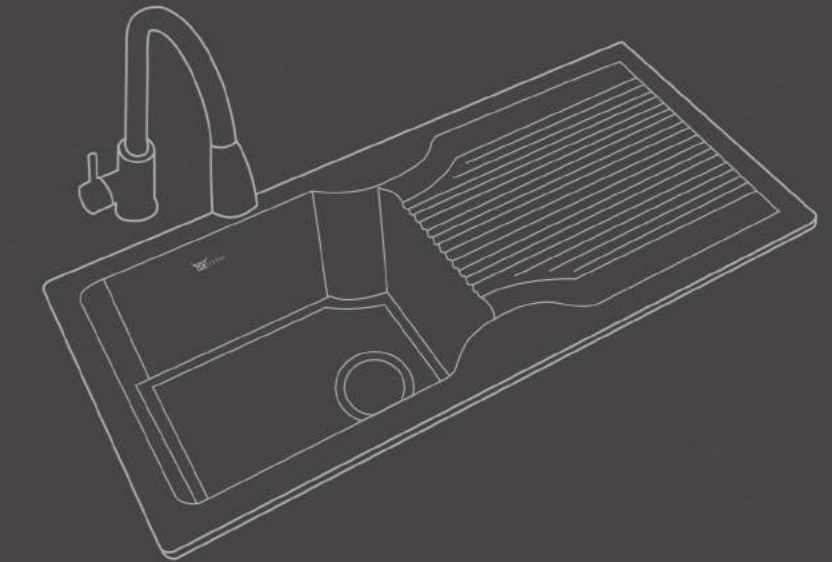

GLOBLE ADDRESS :

Sezito Sink : Edmonton, Alberta, canada.

BATHROOM VANITY

QUARTZ KITCHEN SINK

WWW.SEZITO.COM

**MAKE YOUR
KITCHEN SPACE WITH
FINEST
QUARTZ SINK PRODUCT**

**SEZITO NOW ENTERS THE
WORLD OF QUARTZ SINK PRODUCT**