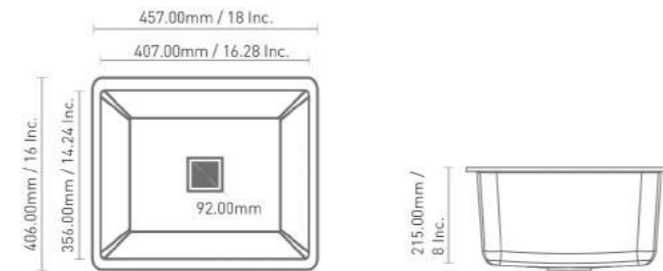

EVOLUTION

15

COLORS / SHADES

16

INSTALLATION

QUARTZ KITCHEN SINK

10MM
THICKNESS

SIZE (L x W)	WEIGHT	M.R.P.	
		GRANITE	METALLIC
18x16x8 inch	9 kg. (Approx)	5375/-	6475/-

DIMENSION SIZE

INSTALLATION

V O L V O

FAST
MOVING

T R I N I T Y

QUARTZ KITCHEN SINK

10MM
THICKNESS

SIZE (L x W)	WEIGHT	M.R.P.	
		GRANITE	METALLIC
21x18x8 inch	10 kg. (Approx)	6499/-	7899/-

DIMENSION SIZE

INSTALLATION

NEW ARRIVAL

V O L C A N O

QUARTZ KITCHEN SINK

10MM
THICKNESS

SIZE (L x W)	WEIGHT	M.R.P.	
		GRANITE	METALLIC
24x18x8 inch	11.8 kg. (Approx)	6975/-	8675/-

DIMENSION SIZE

DIMENSION SIZE

INSTALLATION

CATHOLIC

QUARTZ KITCHEN SINK

▼ 10MM
▲ THICKNESS

SIZE (L x W)	WEIGHT	M.R.P.	
		GRANITE	METALLIC
45x19x9 inch	27.5 kg. (Approx)	16675/-	20975/-

DIMENSION SIZE

INSTALLATION