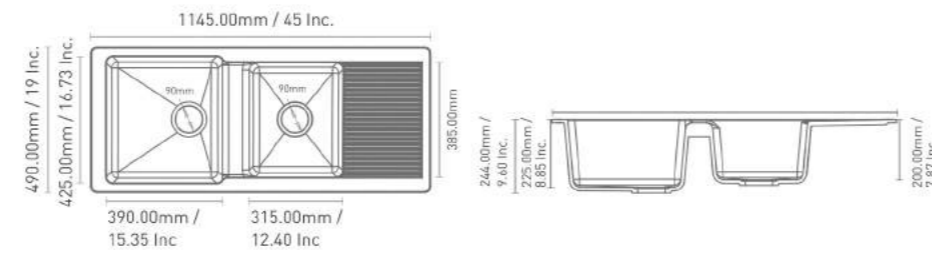

DIMENSION SIZE

INSTALLATION

NEW ARRIVAL

V O L C A N O

QUARTZ KITCHEN SINK

10MM
THICKNESS

SIZE (L x W)	WEIGHT	M.R.P.	
		GRANITE	METALLIC
24x18x8 inch	11.8 kg. (Approx)	6975/-	8675/-

DIMENSION SIZE

▼ **10MM**
▲ THICKNESS

SIZE (L x W)	WEIGHT	M.R.P.	
		GRANITE	METALLIC
36x18x8 inch	17 kg. (Approx)	12275/-	14775/-

DIMENSION SIZE

INSTALLATION

M I S K A T O N I C

QUARTZ KITCHEN SINK

▼ **10MM**
▲ THICKNESS

SIZE (L x W)	WEIGHT	M.R.P.	
		GRANITE	METALLIC
36x20x8 inch	23 kg. (Approx)	15075/-	18275/-

DIMENSION SIZE

INSTALLATION

CATHOLIC

QUARTZ KITCHEN SINK

▼ 10MM
▲ THICKNESS

SIZE (L x W)	WEIGHT	M.R.P.	
		GRANITE	METALLIC
45x19x9 inch	27.5 kg. (Approx)	16675/-	20975/-

DIMENSION SIZE

INSTALLATION