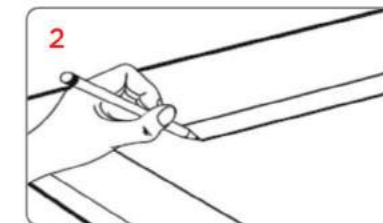

E V O L U T I O N

COLORS / SHADES

METALLIC SERIES

GRANITE SERIES

**INSTALLATION OF
THE SINK PREPARING A
NEW COUTERTOP**

1 Trace the sink outline on the countertop (do not cut along this line.)

2 Draw a line 1 cm inside the sink outline.