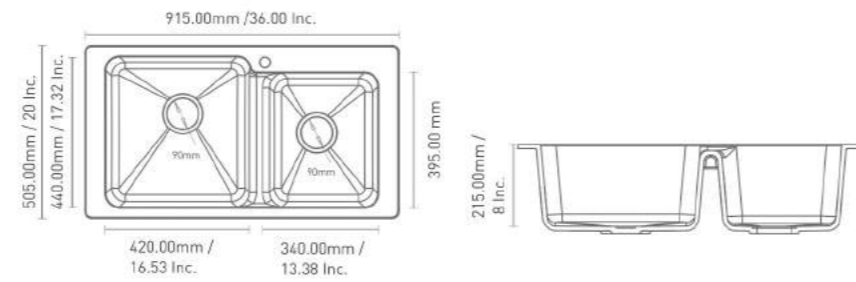

DIMENSION SIZE

INSTALLATION

NEW ARRIVAL

V O L C A N O

QUARTZ KITCHEN SINK

10MM
THICKNESS

SIZE (L x W)	WEIGHT	M.R.P.	
		GRANITE	METALLIC
24x18x8 inch	11.8 kg. (Approx)	6975/-	8675/-

DIMENSION SIZE

INSTALLATION

QUARTZ KITCHEN SINK

▼ **10MM**
▲ THICKNESS

SIZE (L x W)	WEIGHT	M.R.P.	
		GRANITE	METALLIC
24x18x8 inch	13.5 kg. (Approx)	6775/-	8475/-

DIMENSION SIZE

INSTALLATION

G R Y P H O S

QUARTZ KITCHEN SINK

▼ **10MM**
▲ THICKNESS

SIZE (L x W)	WEIGHT	M.R.P.	
		GRANITE	METALLIC
36x18x8 inch	17 kg. (Approx)	12275/-	14775/-

DIMENSION SIZE

INSTALLATION

M I S K A T O N I C

QUARTZ KITCHEN SINK

▼ **10MM**
▲ THICKNESS

SIZE (L x W)	WEIGHT	M.R.P.	
		GRANITE	METALLIC
36x20x8 inch	23 kg. (Approx)	15075/-	18275/-

DIMENSION SIZE

INSTALLATION

CATHOLIC

QUARTZ KITCHEN SINK

▼ 10MM
▲ THICKNESS

SIZE (L x W)	WEIGHT	M.R.P.	
		GRANITE	METALLIC
45x19x9 inch	27.5 kg. (Approx)	16675/-	20975/-

DIMENSION SIZE

INSTALLATION