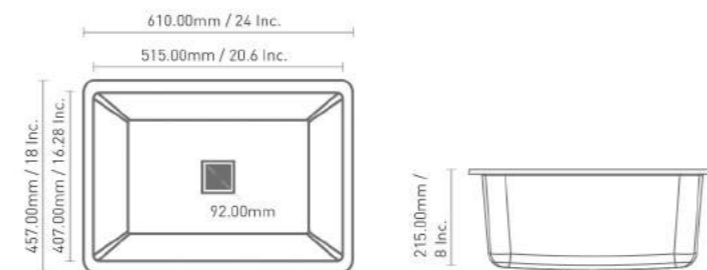

DIMENSION SIZE

INSTALLATION

V O L V O

FAST
MOVING

T R I N I T Y

QUARTZ KITCHEN SINK

10MM
THICKNESS

SIZE (L x W)	WEIGHT	M.R.P.	
		GRANITE	METALLIC
21x18x8 inch	10 kg. (Approx)	6499/-	7899/-

DIMENSION SIZE

INSTALLATION

NEW ARRIVAL

V O L C A N O

QUARTZ KITCHEN SINK

10MM
THICKNESS

SIZE (L x W)	WEIGHT	M.R.P.	
		GRANITE	METALLIC
24x18x8 inch	11.8 kg. (Approx)	6975/-	8675/-

DIMENSION SIZE

INSTALLATION

QUARTZ KITCHEN SINK

▼ **10MM**
▲ THICKNESS

SIZE (L x W)	WEIGHT	M.R.P.	
		GRANITE	METALLIC
24x18x8 inch	13.5 kg. (Approx)	6775/-	8475/-

DIMENSION SIZE

INSTALLATION

G R Y P H O S

QUARTZ KITCHEN SINK

DIMENSION SIZE

INSTALLATION

CATHOLIC

QUARTZ KITCHEN SINK

▼ 10MM
▲ THICKNESS

SIZE (L x W)	WEIGHT	M.R.P.	
		GRANITE	METALLIC
45x19x9 inch	27.5 kg. (Approx)	16675/-	20975/-

DIMENSION SIZE

INSTALLATION