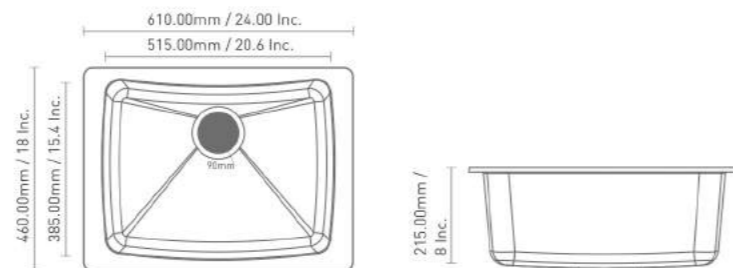

DIMENSION SIZE

INSTALLATION

NEW ARRIVAL

V O L C A N O

QUARTZ KITCHEN SINK

10MM
THICKNESS

SIZE (L x W)	WEIGHT	M.R.P.	
		GRANITE	METALLIC
24x18x8 inch	11.8 kg. (Approx)	6975/-	8675/-

DIMENSION SIZE

INSTALLATION

QUARTZ KITCHEN SINK

▼ **10MM**
▲ THICKNESS

SIZE (L x W)	WEIGHT	M.R.P.	
		GRANITE	METALLIC
24x18x8 inch	13.5 kg. (Approx)	6775/-	8475/-

DIMENSION SIZE

INSTALLATION

G R Y P H O S

QUARTZ KITCHEN SINK

▼ **10MM**
▲ THICKNESS

SIZE (L x W)	WEIGHT	M.R.P.	
		GRANITE	METALLIC
36x18x8 inch	17 kg. (Approx)	12275/-	14775/-

DIMENSION SIZE

INSTALLATION

M I S K A T O N I C

QUARTZ KITCHEN SINK

▼ **10MM**
▲ THICKNESS

SIZE (L x W)	WEIGHT	M.R.P.	
		GRANITE	METALLIC
36x20x8 inch	23 kg. (Approx)	15075/-	18275/-

DIMENSION SIZE

INSTALLATION

CATHOLIC

QUARTZ KITCHEN SINK

▼ 10MM
▲ THICKNESS

SIZE (L x W)	WEIGHT	M.R.P.	
		GRANITE	METALLIC
45x19x9 inch	27.5 kg. (Approx)	16675/-	20975/-

DIMENSION SIZE

INSTALLATION