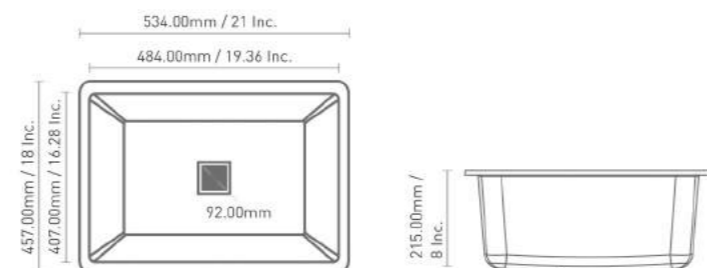

EVOLUTION

15

COLORS / SHADES

16

INSTALLATION

QUARTZ KITCHEN SINK

10MM
THICKNESS

SIZE (L x W)	WEIGHT	M.R.P.	
		GRANITE	METALLIC
18x16x8 inch	9 kg. (Approx)	5375/-	6475/-

DIMENSION SIZE

INSTALLATION

V O L V O

FAST
MOVING

T R I N I T Y

QUARTZ KITCHEN SINK

10MM
THICKNESS

SIZE (L x W)	WEIGHT	M.R.P.	
		GRANITE	METALLIC
21x18x8 inch	10 kg. (Approx)	6499/-	7899/-

DIMENSION SIZE

INSTALLATION

NEW ARRIVAL

V O L C A N O

QUARTZ KITCHEN SINK

10MM
THICKNESS

SIZE (L x W)	WEIGHT	M.R.P.	
		GRANITE	METALLIC
24x18x8 inch	11.8 kg. (Approx)	6975/-	8675/-

DIMENSION SIZE

INSTALLATION

QUARTZ KITCHEN SINK

▼ **10MM**
▲ THICKNESS

SIZE (L x W)	WEIGHT	M.R.P.	
		GRANITE	METALLIC
24x18x8 inch	13.5 kg. (Approx)	6775/-	8475/-

DIMENSION SIZE

INSTALLATION

G R Y P H O S

QUARTZ KITCHEN SINK