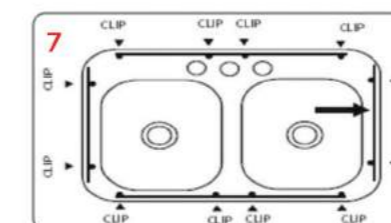

DIMENSION SIZE

INSTALLATION

CATHOLIC

QUARTZ KITCHEN SINK

▼ 10MM
▲ THICKNESS

SIZE (L x W)	WEIGHT	M.R.P.	
		GRANITE	METALLIC
45x19x9 inch	27.5 kg. (Approx)	16675/-	20975/-

DIMENSION SIZE

INSTALLATION

3 Measure the cut-out line you just drew and compare to all dimensions (double check)

4 Using a 2" hole saw, Drill a pilot hole inside the cutting line.

5 Using a jigsaw, cut along the inside line to cut the opening in the countertop.

6 With sink in the upside down position, place a continuous and generous bead of silicone sealant around the entire perimeter of the rim. This serves as a watertight seal.

7 Lift sink, turn face up and lower into the countertop cutout opening. Wipe excess sealant from perimeter with a wet cloth