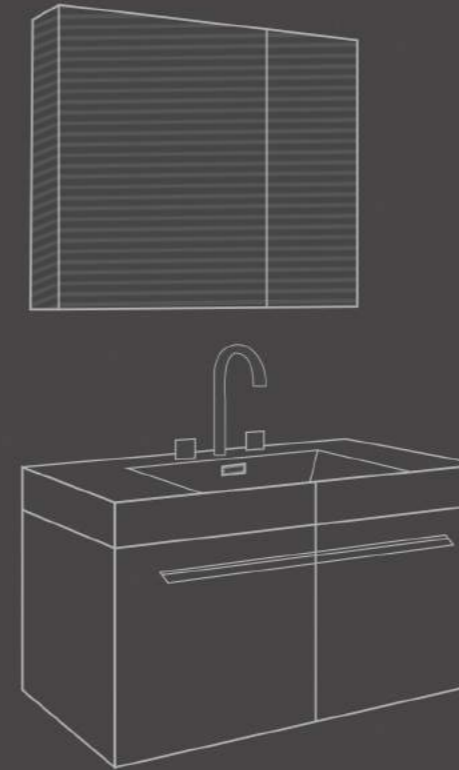

SEZITO SINK LLP.

Shop No.: 7, 1st Floor, Balaji Complex,
8-A National highway, B/H Vishal Furniture, Morbi - 363642.
+91 93 93 93 39 28 | info@sezito.com | www.sezito.com

GLOBLE ADDRESS :

Sezito Sink : T/AS Unique Tiles And Sainatry, P.O. Box No.: 550225,
Mogodishane GaboRone, Botswana, Southern Africa.

GLOBLE ADDRESS :

Sezito Sink : Edmonton, Alberta, canada.

BATHROOM VANITY