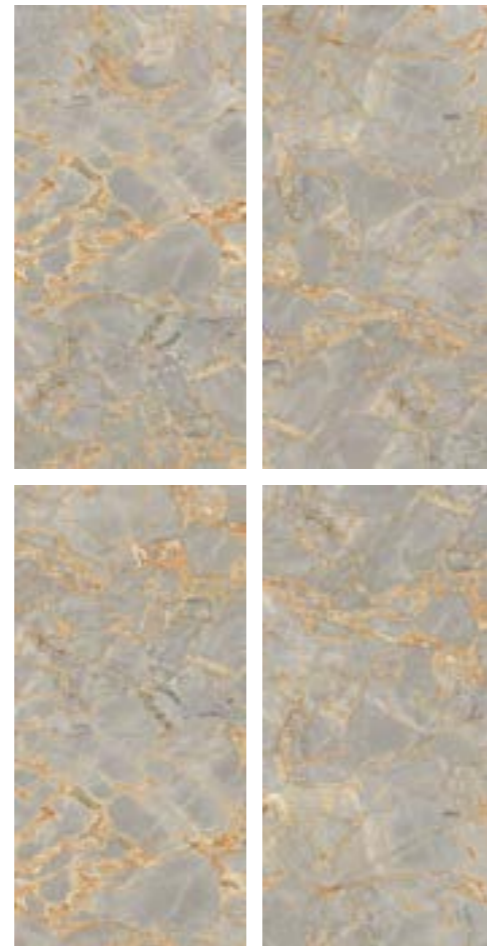

GVT
600X1200MM

ADRINA NATURAL

RANDOM- 04

AMELIA BIANCO

RANDOM- 04

Carving
SERIES

sezito®
Tiles | Sanitary | Chemical

GVT 600X1200MM