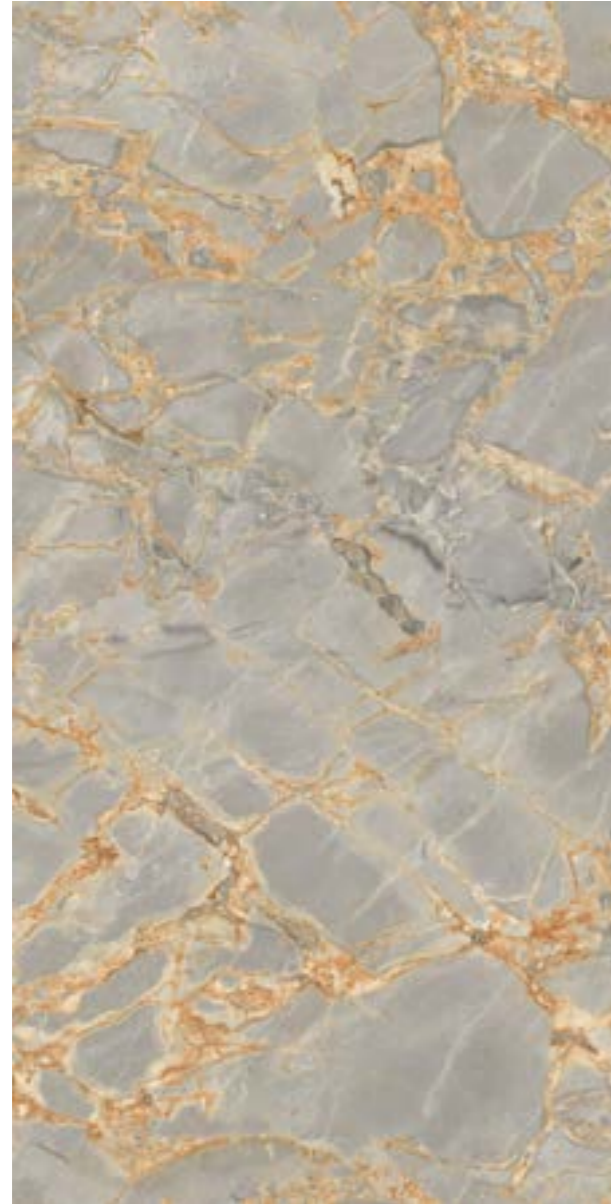

GVT
600X1200MM

ADRINA NATURAL

RANDOM- 04

AMELIA BIANCO

RANDOM- 04

Carving
SERIES

sezito®
Tiles | Sanitary | Chemical

GVT 600X1200MM